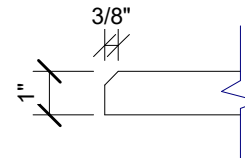

1 SIDE VIEW  
1" = 1'-0"

2 EDGE DETAIL  
3" = 1'-0"

3 PLAN VIEW  
1" = 1'-0"

4 END VIEW  
1" = 1'-0"

123 Columbia Court N. Chaska, MN 55318  
www.acousticalsurfaces.com  
1-800-854-2948

PRODUCT LINE: 1" Enviroacoustic Design Panels - 2ft x 2ft - Bevelled Edge - Strata