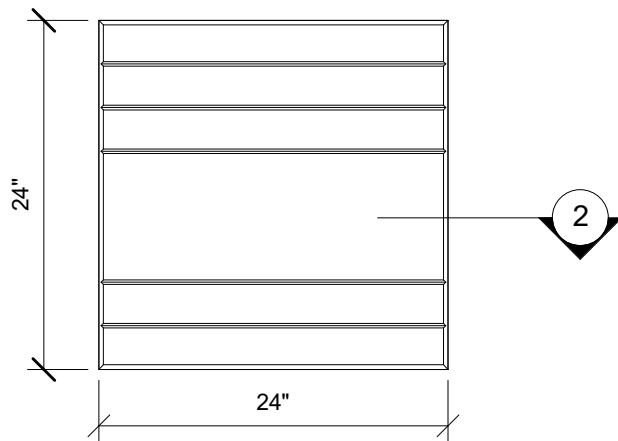

1 SIDE VIEW  
1" = 1'-0"

2 EDGE DETAIL  
3" = 1'-0"

3 PLAN VIEW  
1" = 1'-0"

4 END VIEW  
1" = 1'-0"

123 Columbia Court N. Chaska, MN 55318  
www.acousticalsurfaces.com  
1-800-854-2948

PRODUCT LINE: 1" Enviroacoustic Design Panels - 2ft x 2ft - Bevelled Edge - Strata